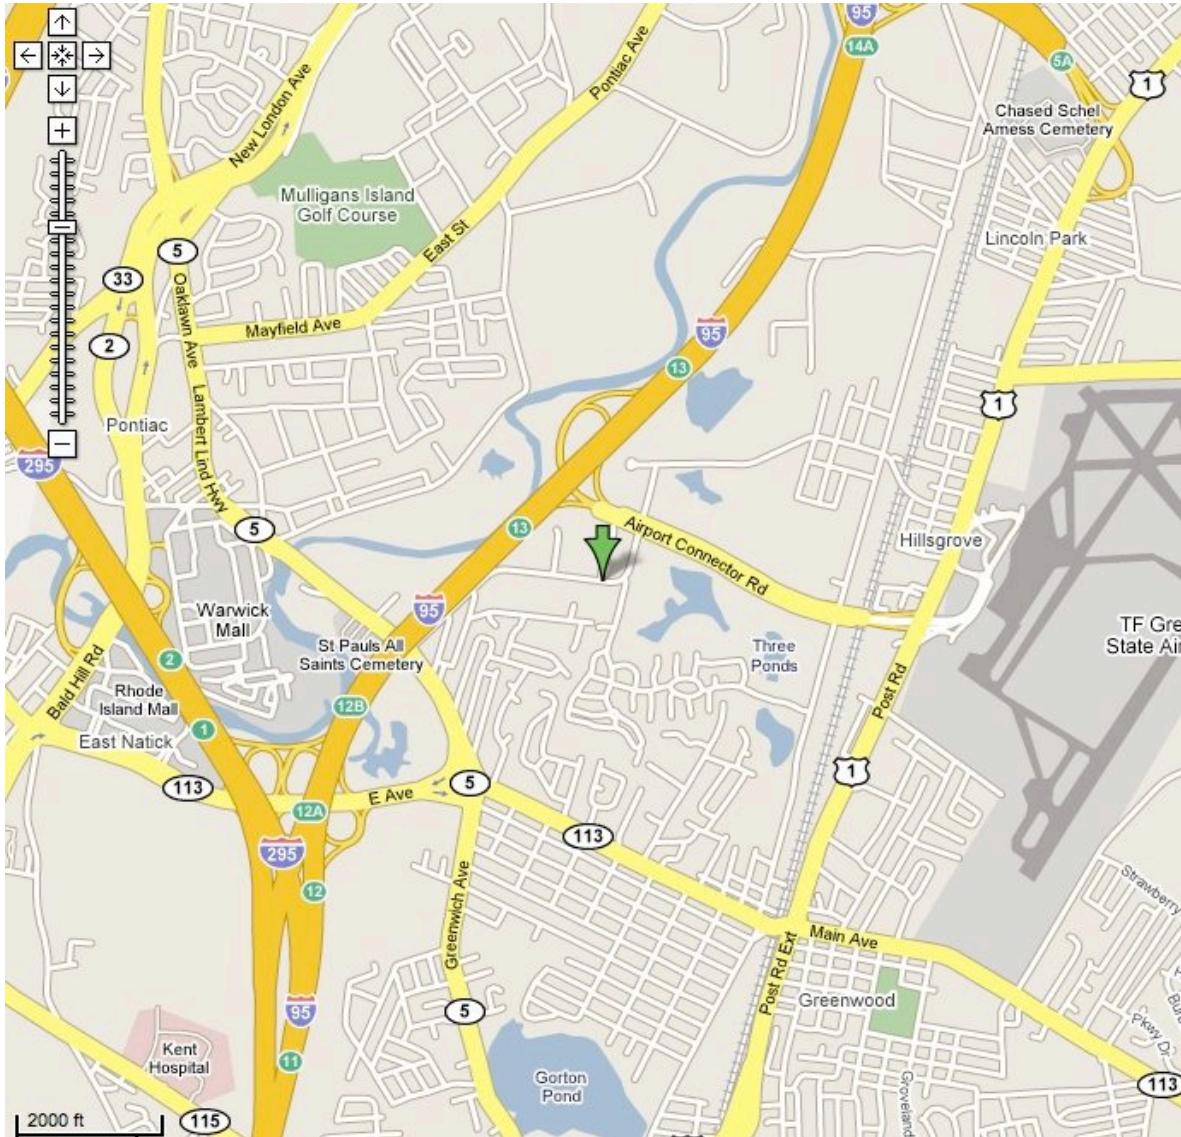

GyPSii US Office
 175 Metro Center Blvd
 Suite 4
 Warwick, RI 02886

T: +1 401 921 5184
 F: +1 401 921 5187

From 95 North:

Take Exit 13 for TF Green Airport
 Take Jefferson Blvd Ramp
 Turn left at end of Ramp
 Go approx. 1/3 mile to set of lights
 Turn left at lights onto Kilvert Road, follow road around to left
 Take left at Stop intersection onto Metro Center Blvd
 Go approx. 1/3 mile, building on the left side of the road.

From 95 South:

Take Exit 13 for TF Green Airport
 Take Jefferson Blvd Ramp
 Turn left at end of Ramp
 Go approx. 1/3 mile to set of lights
 Turn left at lights onto Kilvert Road, follow road around to left
 Take left at Stop intersection onto Metro Center Blvd
 Go approx. 1/3 mile, building on the left side of the road